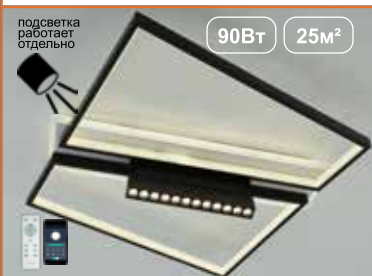

STELLA 64W (96W) R-APP
400X1200 (600X1200)-
BLACK/WHITE-220-IP20

90Вт 25м²